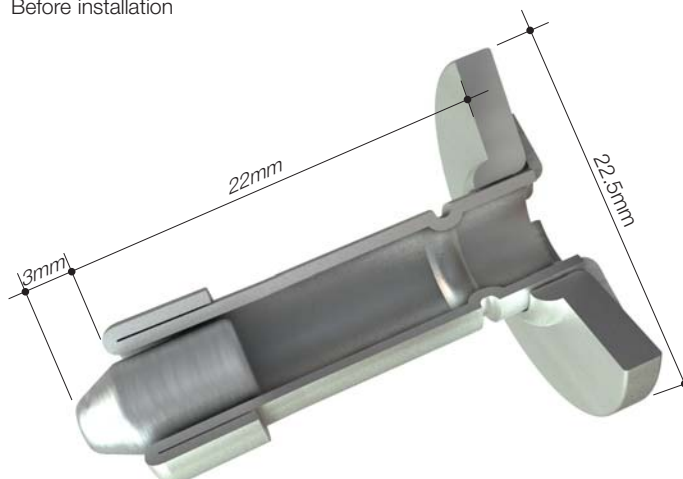

After installation