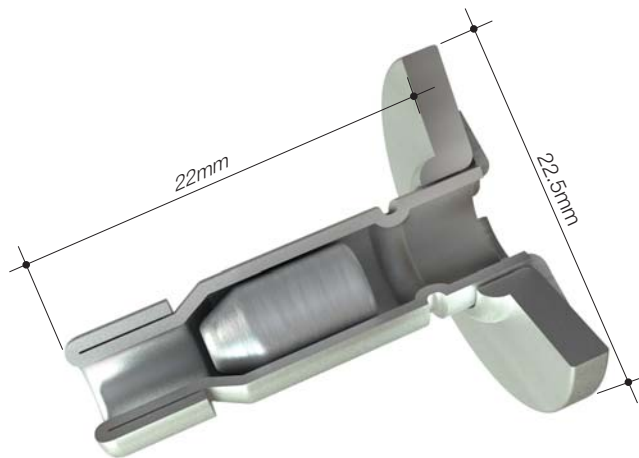

Promat

CAFCO[®] Mesh Retaining Anchors

tunnel applications

CAFCO® Mesh Retaining Anchors

INTRODUCTION

CAFCO® Mesh Retaining Anchor is a tested assembled item used to install CAFCO® Profiled Stainless Steel Mesh or CAFCO® Plastic Coated Galvanised Mesh for use with the Cafco FENDOLITE® MII system.

CAFCO® Mesh Retaining Anchor features a unique shouldered design to self align the anchor and mesh in order to avoid the mesh being pinched or cut during installation.

The anchors can be installed manually as shown below or in conjunction with an automatic feed system.

Properties and performance	
Dimensions and materials	Stainless steel 22.5mm with a 22mm leg
Installation	
Typical substrates	Concrete or blockwork
Methods	<p>CAFCO® Mesh Retaining Anchor is easily installed by placing the anchor in a drilled or precast 8mm hole of a minimum depth of 24mm and using a 4mm setting pin.</p> <p>This is used to displace the internal captive plug by up to 3mm, which will produce a pull out load in excess of 1.2KN in most concretes with consistent failure in base material.</p> <p>Supported by UKAS testing of pull out test in accordance with BS 1881-207: 1992.</p>